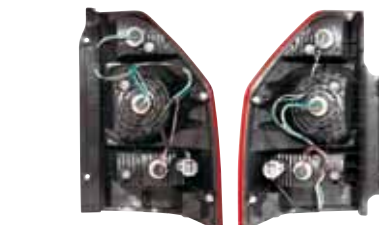

P21W/P21/5W TBA